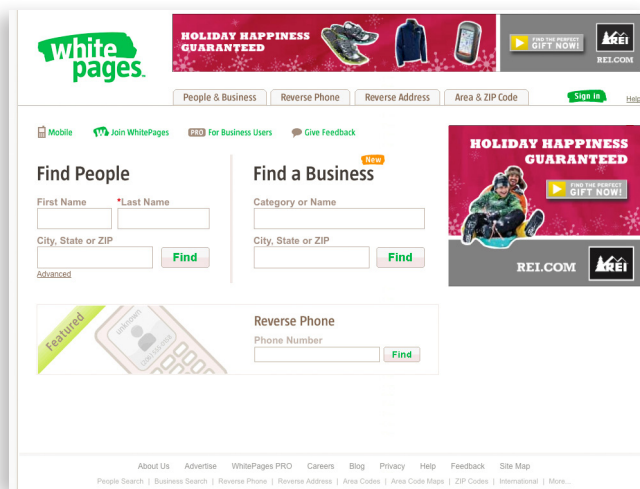

Find.
1301 5th Ave, Ste 1600
Seattle, WA 98101

Connect.
WhitePages.com
206.973.5100

Shine this Holiday Season

As the leading online destination for contact information today, WhitePages makes it fantastically simple for people to connect during the busy holiday season. We help people reach and connect with friends, family and business associates, help them find stores and assist with planning travel during the year-end rush.

Tools to target shoppers

- **Business search contextual:** Real-time category targeting to people searching for retail shopping, travel, personal services, entertainment and more
- **Business search behavioral:** Retarget people who have searched for your products or services in our listings - by business name or category
- **Syndicated behavioral:** Retarget people on WhitePages by their previous web-surfing for holiday goods across a popular shopping site
- **Store locator:** Dynamically display your nearest locations on our maps/directions page
- **Custom solutions:** We'll help you develop impactful rich-media ads specific to your needs
- **Demographic:** Gender, Age, HH Income, HH w/Kids, College Educated