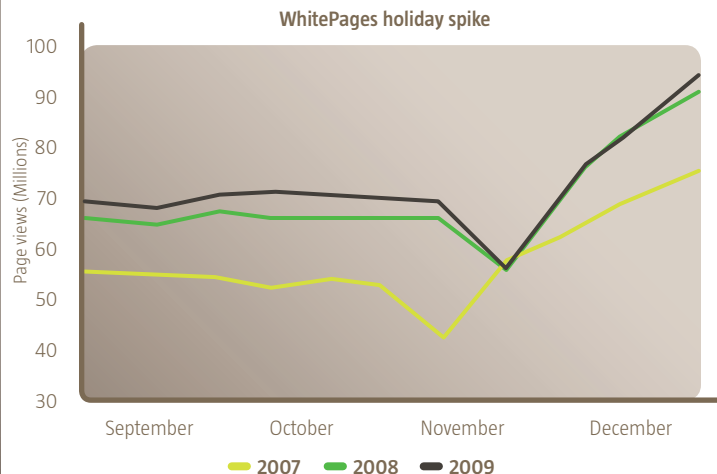

Home electronics (shopped online, last month)
16.2% Reach | Index 143

Entertainment

Movie tickets (purchased online, last month)
16.4% Reach | Index 145

Fine arts event tickets (purchased online, last 6 months)
16.0% Reach | Index 141

Travel

Vacation packages (shopped online, last month)
16.4% Reach | Index 145

Hotel/motel reservations (shopped online, last month)
16.4% Reach | Index 145

Key dates

- Black Friday: Nov. 27
- Mon/Tues in Dec.
- Shipping dates:
USPS ship dates before Dec 25th (Parcel, First-class, Priority, Express)

Source: Nielsen Netratings @Plan, Winter 09/10

What are people doing on WhitePages over the holidays?

- Sending cards, party invitations and gifts
- Locating businesses: retailers, restaurants, caterers and banquet facilities
- Updating address books and creating mailing labels