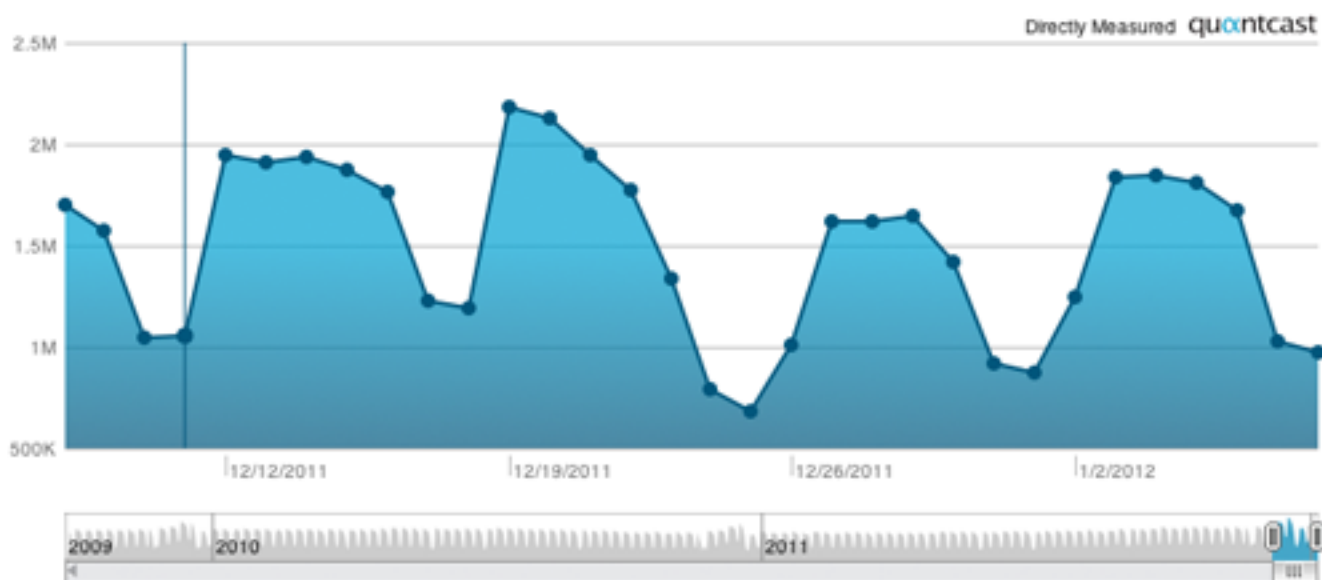

PEOPLE [?]
1,047,413 0%

VISITS [?]
1,088,013 0%

PAGE VIEWS [?]

People (United States) per Day | Week | Month

Dec 8, 2011 — Jan 8, 2012

Updated Jan 9, 2012 • Next: Jan 10, 2012 by 9AM PST

Embed | See More

US Demographics [?]

Updated Jan 6, 2012 • Next: Jan 18, 2012 by 9AM PST

Traffic Frequency [?]

Global

US

Business Activity

Global

Globally people tend to visit this network from home.

US