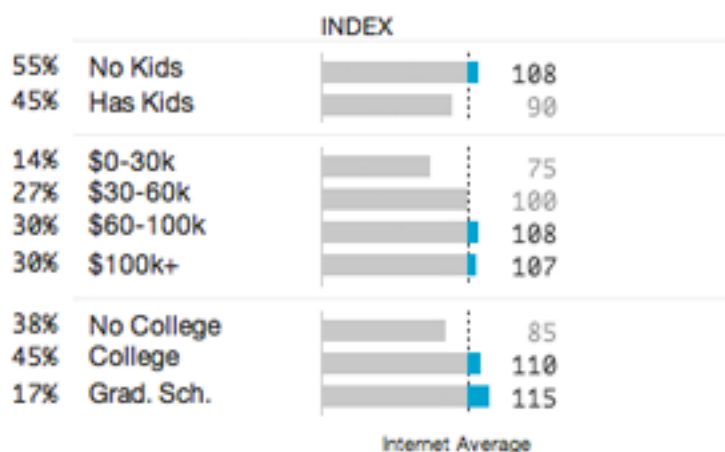

PEOPLE [?]
1,047,413 0%

VISITS [?]
1,088,013 0%

PAGE VIEWS [?]

People (United States) per Day | Week | Month

Dec 8, 2011 — Jan 8, 2012

Updated Jan 9, 2012 • Next: Jan 10, 2012 by 9AM PST

Embed | See More

US Demographics [?]

Updated Jan 6, 2012 • Next: Jan 18, 2012 by 9AM PST

Traffic Frequency [?]

Global

US

Business Activity

Global

Globally people tend to visit this network from home.

US

In the US people tend to visit this network from both work and home.

Globally people tend to visit this network from home.

In the US people tend to visit this network from both work and home.