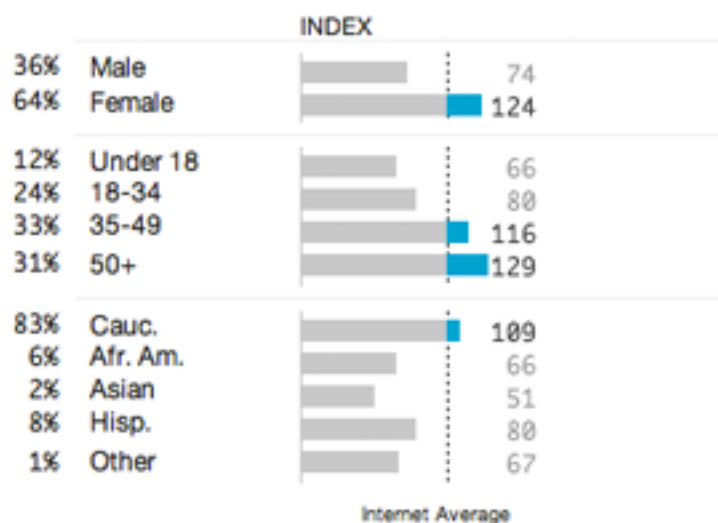

PEOPLE [?]
1,047,413 0%

VISITS [?]
1,088,013 0%

PAGE VIEWS [?]

People (United States) per Day | Week | Month

Dec 8, 2011 — Jan 8, 2012

Updated Jan 9, 2012 • Next: Jan 10, 2012 by 9AM PST

Embed | See More

US Demographics [?]

Updated Jan 6, 2012 • Next: Jan 18, 2012 by 9AM PST

Traffic Frequency [?]

Global

US

Business Activity

Global

Globally people tend to visit this network from home.

US

In the US people tend to visit this network from both work and home.

Globally people tend to visit this network from home.

In the US people tend to visit this network from both work and home.