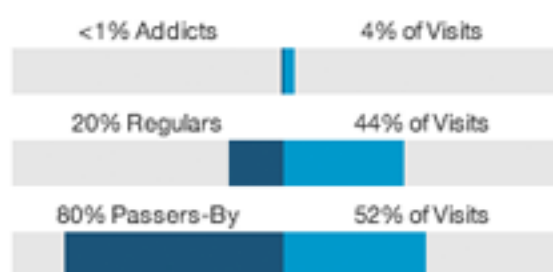

PEOPLE [?]
1,047,413 0%

VISITS [?]
1,088,013 0%

PAGE VIEWS [?]

People (United States) per Day | Week | Month

Dec 8, 2011 — Jan 8, 2012

Updated Jan 9, 2012 • Next: Jan 10, 2012 by 9AM PST

Embed | See More

US Demographics [?]

Updated Jan 6, 2012 • Next: Jan 18, 2012 by 9AM PST

Traffic Frequency [?]

Global

US

Business Activity

Global

Globally people tend to visit this network from home.

US

In the US people tend to visit this network from both work and home.

Globally people tend to visit this network from home.

In the US people tend to visit this network from both work and home.